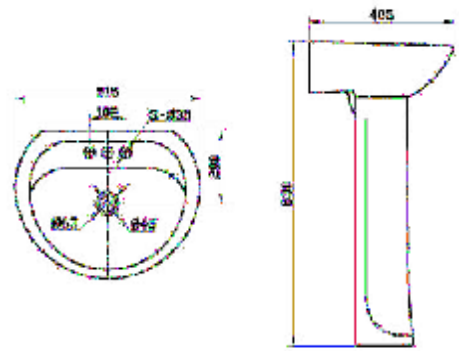

Model No. 8824 Drop in lavatory - Weitao  
Size: 22.5" x 18.5"

*Leinuo Model No. LNLP-4*  
*Weitao Model No. V2*

Model No. HLC00V2 lavatory & pedestals (Huali)

Console Basin with Pedestals - Weitao  
 Size: 810/725 x 540/530 x 850mm

Model No. 17" - 2 wall hung - Jietao  
 Size: 17" x 14"

Model No. CK-1 Wall hung - Jietao  
 Size: 17.5" x 15"

Model No. LNL5 - leinuo  
 Size: 17" x 15"

Model No. 17" - 1 wall hung - Jietao  
 Size: 17" x 14"

Model No. 3302A, Elongated Bowl- Weitao

- \* Siphonic Jet
- \* Size: 700 x 365 x 375mm

Model No.8851 - Bidet - Weitao

- \* Size: 660 x 365 x 365mm

Model No. 3610 Bidet - Weitao

- \*Size: 595 x 395 x 365mm

Model No. 9921 Bidet - Weitao

- \*Size: 600 x 375 x 360mm

Model No. 3616 Lavatory & Pedestals - Weitao  
 Lavatory size: 20" x 18", Height: 33"

Model No. 2800 Lavatory & Pedestals -Weitao  
 Lavatory size: 24" x 21", Height: 36"

Model No. HLC303 Lavatory with Pedestals - Huali  
 Lavatory size: 22" x 19", Height: 32"