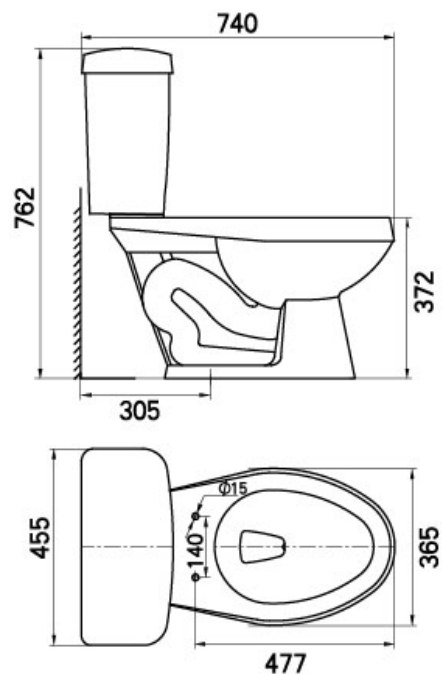

Sanitary Ware

Model No. HLB054S Water Closet & Cistern (Huali)