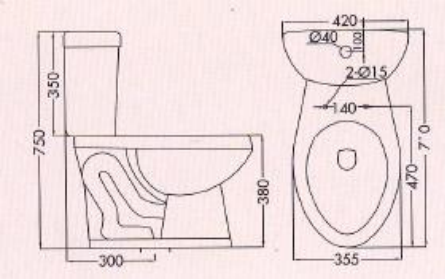

Model No. SC2022B - Sunny
Elongated Bowl