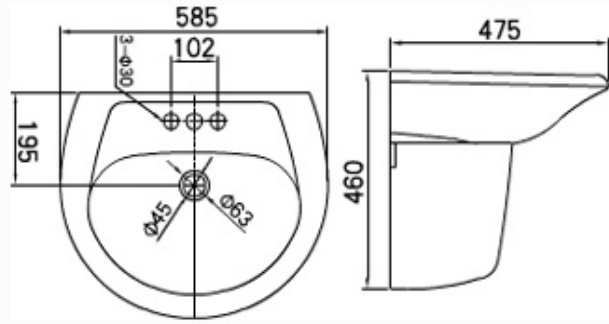

Model No. HLC027 Lavatory & Semi-Pedestals - Huali