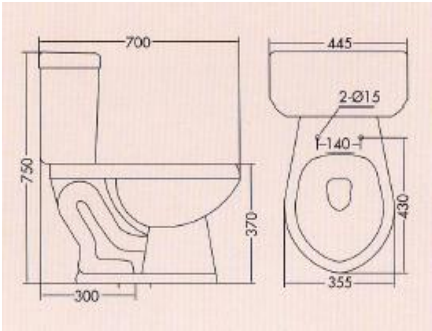

Model No. SC2003 - Sunny
Round Bowls