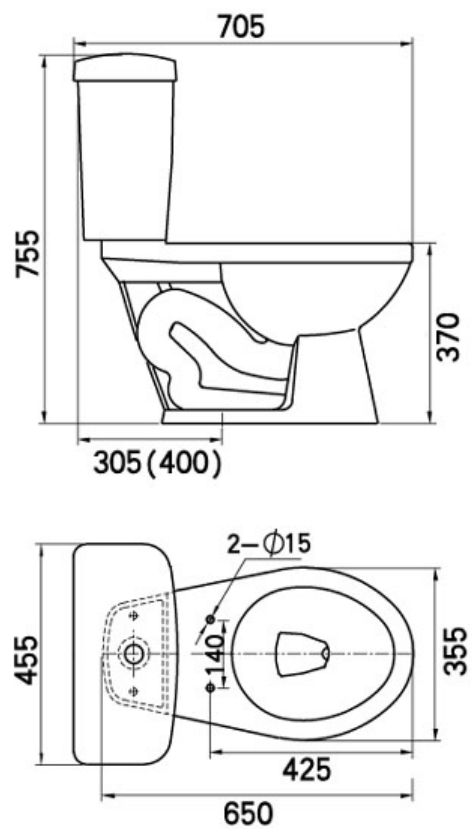

- Siphonic Jet
- Round Bowl
- Roughing in center to wall: 305mm

Model No. HLB057S Water Closet & Cistern (Huali)