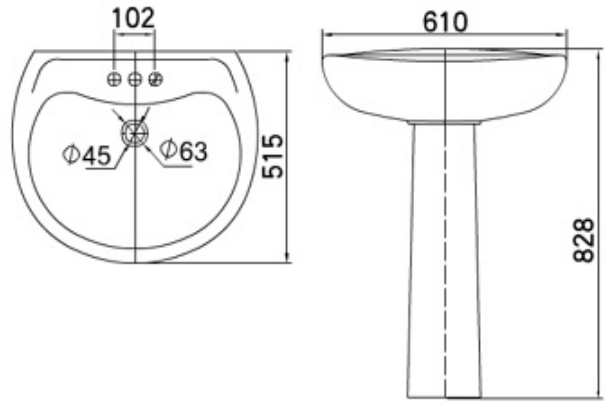

Model No. 17" - 2 wall hung - Jietao  
 Size: 17" x 14"

Model No. CK-1 Wall hung - Jietao  
 Size: 17.5" x 15"

Model No. LNL5 - leinuo  
 Size: 17" x 15"

Model No. 17" - 1 wall hung - Jietao  
 Size: 17" x 14"

Model No. HLC001 Lavatory & Pedestals (huali)

*Leinuo Model No. LNL-1*

Model No. LNL-2 (Leinuo)

Model No. HLC027 Lavatory & Semi-Pedestals - Huali

Model No. HLC002 lavatory & Pedestals - Huali

Model No. HLE001 Drop in lavatory - Huali  
Size: 22" x 18"

Model No. 3302A, Elongated Bowl- Weitao

- \* Siphonic Jet
- \* Size: 700 x 365 x 375mm

Model No.8851 - Bidet - Weitao

- \* Size: 660 x 365 x 365mm

Model No. 3610 Bidet - Weitao

- \*Size: 595 x 395 x 365mm

Model No. 9921 Bidet - Weitao

- \*Size: 600 x 375 x 360mm

Model No. 3616 Lavatory & Pedestals - Weitao  
 Lavatory size: 20" x 18", Height: 33"

Model No. 2800 Lavatory & Pedestals -Weitao  
 Lavatory size: 24" x 21", Height: 36"

Model No. HLC303 Lavatory with Pedestals - Huali  
 Lavatory size: 22" x 19", Height: 32"