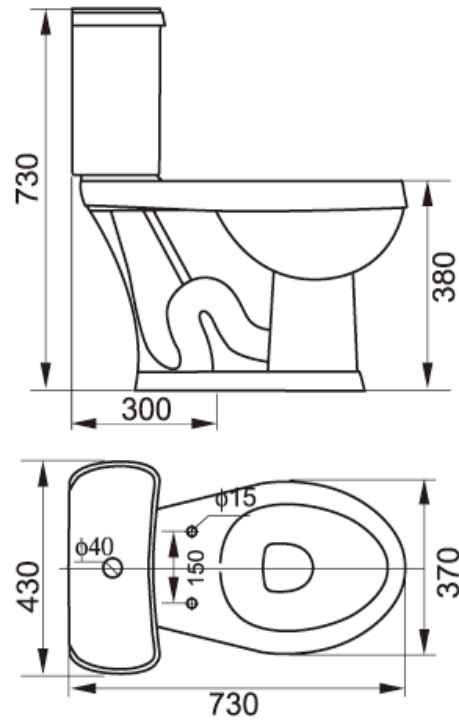

Model No. LNCT-02 water closet and cistern

- Siphonic Jet
- Elongated Bowl
- Roughing in center to wall: 305mm