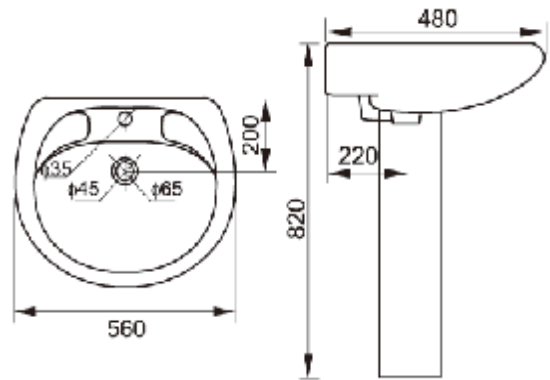

Model No. LNL-2 (Leinuo)