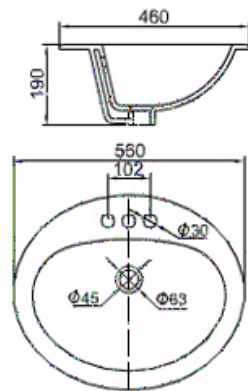

Model No. 17" - 2 wall hung - Jietao  
 Size: 17" x 14"

Model No. CK-1 Wall hung - Jietao  
 Size: 17.5" x 15"

Model No. LNL5 - leinuo  
 Size: 17" x 15"

Model No. 17" - 1 wall hung - Jietao  
 Size: 17" x 14"

Model No. HLC001 Lavatory & Pedestals (huali)

*Leinuo Model No. LNL-1*

Model No. LNL-2 (Leinuo)

Model No. HLC027 Lavatory & Semi-Pedestals - Huali

Model No. HLC002 lavatory & Pedestals - Huali

Model No. HLE001 Drop in lavatory - Huali  
Size: 22" x 18"

Model No. 3302A, Elongated Bowl- Weitao

- \* Siphonic Jet
- \* Size: 700 x 365 x 375mm

Model No.8851 - Bidet - Weitao

- \* Size: 660 x 365 x 365mm

Model No. 3610 Bidet - Weitao

- \*Size: 595 x 395 x 365mm

Model No. 9921 Bidet - Weitao

- \*Size: 600 x 375 x 360mm

Model No. 3616 Lavatory & Pedestals - Weitao  
 Lavatory size: 20" x 18", Height: 33"

Model No. 2800 Lavatory & Pedestals -Weitao  
 Lavatory size: 24" x 21", Height: 36"

Model No. HLC303 Lavatory with Pedestals - Huali  
 Lavatory size: 22" x 19", Height: 32"