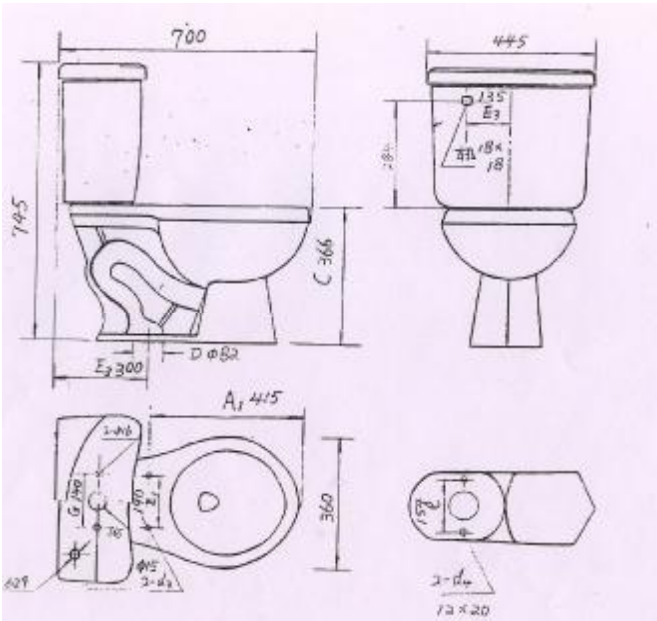

Model No. 8836-01 with Round Bowl
Model No. 8836-03 with elongated bowl

- Siphonic Jet
- With Roud Bowl or Elongated Bowl
- Rouging in center to wall: 305mm