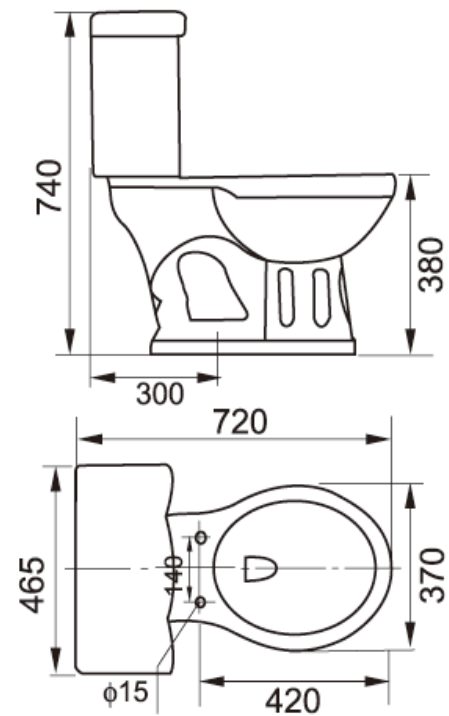

- Siphonic Jet
- Elongated
- Roughing in center to wall: 305mm

Model No.3303 water closet & cistern - Weitao