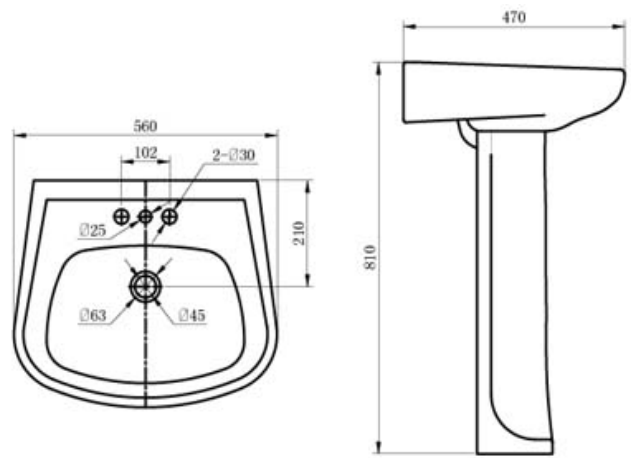

Model No. 3302A, Elongated Bowl- Weitao

- \* Siphonic Jet
- \* Size: 700 x 365 x 375mm

Model No.8851 - Bidet - Weitao

- \* Size: 660 x 365 x 365mm

Model No. 3610 Bidet - Weitao

- \*Size: 595 x 395 x 365mm

Model No. 9921 Bidet - Weitao

- \*Size: 600 x 375 x 360mm

Model No. 3616 Lavatory & Pedestals - Weitao  
 Lavatory size: 20" x 18", Height: 33"

Model No. 2800 Lavatory & Pedestals -Weitao  
 Lavatory size: 24" x 21", Height: 36"

Model No. HLC303 Lavatory with Pedestals - Huali  
 Lavatory size: 22" x 19", Height: 32"

Model No. 9902 Under Mount Basin - Weitao  
Size: 495 x 422 x 190mm

Model No. 8812 Under Counter Basin - Weitao  
Size: 495 x 425 x 190mm

Model No. 3702 Bowl Basin - Weitao  
Size: 410 x 410 x 185mm

Model No. 9901 Bowl Basin - Weitao  
Size: 455 x 455 x 180mm

Model No. 3701 Bowl Basin - Weitao  
Size: 400 x 400 x 160mm

Model No. 3801 Bowl Basin - Weitao  
Size: 390 x 420 x 155mm

Model No. 9902 Bowl Basin  
Size: 465 x 465 x 190mm

Model No. 3704 Bowl Basin - Weitao  
Size: 405 x 410 x 180mm