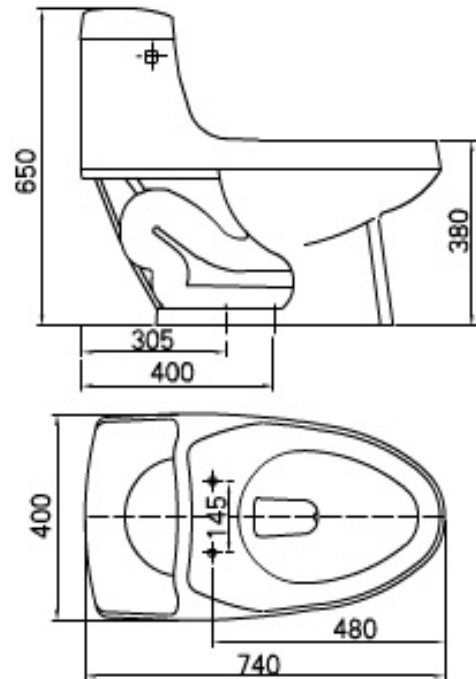

## Sanitary Ware

Model No. HLB054S Water Closet & Cistern (Huali)

- \* Siphonic Jet
- \* Round Bowl
- \* Roughing in center to wall: 305mm

Model No. HLB057S Water Closet & Cistern (Huali)

- \* Siphonic Jet
  - \* Round Bowl
  - \* Roughing in center to wall: 305mm
- Leinuo Model No. LNCT-8*

Model No. 3302 One piece toilets - Weitao

- \* Siphonic Jet
- \* Elongated Bowl
- \* Roughing in center to wall: 305mm
- \* size: 725 x 370 x 735mm (no drawing available)

Model No.3301 One piece toilets - Weitao

Model No. 9910 Drop in lavatory - Weitao  
Size: 23" x 18.5"

Model No. 9907 Drop in lavatory - Weitao  
Size: 23" x 18"

Model No. 1290 Drop in lavatory  
Size: 20" x 17"

Model No. 1390 Drop in lavatory - Weitao  
Size: 19" x 19" (round)

- \*Size: 600 x 375 x 360mm

Model No. 3616 Lavatory & Pedestals - Weitao  
 Lavatory size: 20" x 18", Height: 33"

Model No. 2800 Lavatory & Pedestals -Weitao  
 Lavatory size: 24" x 21", Height: 36"

Model No. HLC303 Lavatory with Pedestals - Huali  
 Lavatory size: 22" x 19", Height: 32"