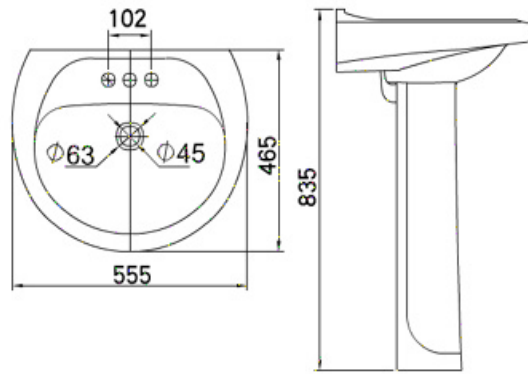

Model No. 9905 One piece toilet - Weita

- \* Siphonic Jet
- \* Elongated Bowl
- \* Roughing in center to wall: 305mm
- \* Size: 760 x 410 x 655mm

Model No. 9901 Drop in lavatory - Weitao  
Size: 20" x 16"

Model No. 9910 Drop in lavatory - Weitao  
Size: 23" x 18.5"

Model No. 9907 Drop in lavatory - Weitao  
Size: 23" x 18"

Model No. 1290 Drop in lavatory  
Size: 20" x 17"

Model No. 1390 Drop in lavatory - Weitao  
Size: 19" x 19" (round)

Model No. 8824 Drop in lavatory - Weitao  
Size: 22.5" x 18.5"

*Leinuo Model No. LNLP-4*  
*Weitao Model No. V2*

Model No. HLC00V2 lavatory & pedestals (Huali)

Console Basin with Pedestals - Weitao  
 Size: 810/725 x 540/530 x 850mm

Model No. 17" - 2 wall hung - Jietao  
 Size: 17" x 14"

Model No. CK-1 Wall hung - Jietao  
 Size: 17.5" x 15"

Model No. LNL5 - leinuo  
 Size: 17" x 15"

Model No. 17" - 1 wall hung - Jietao  
 Size: 17" x 14"