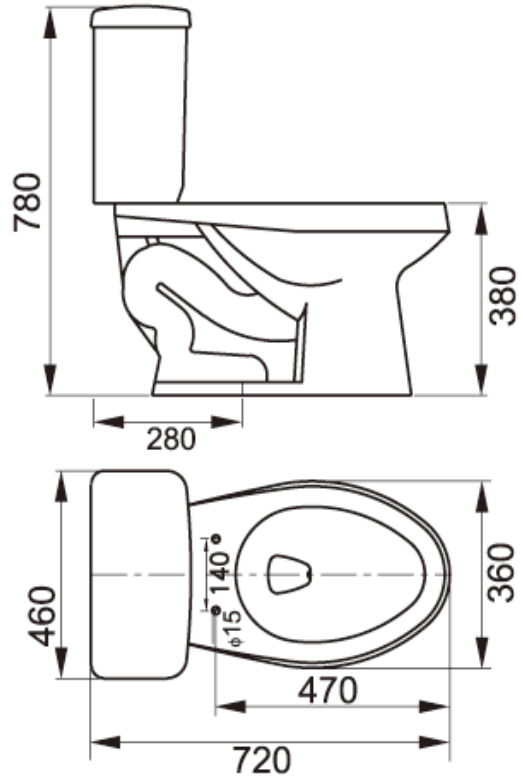

Model No. LNCT-18 water closet and cistern - Leinuo

- Siphonic Jet
- Elongated Bowl
- roughing in center to wall: 305mm