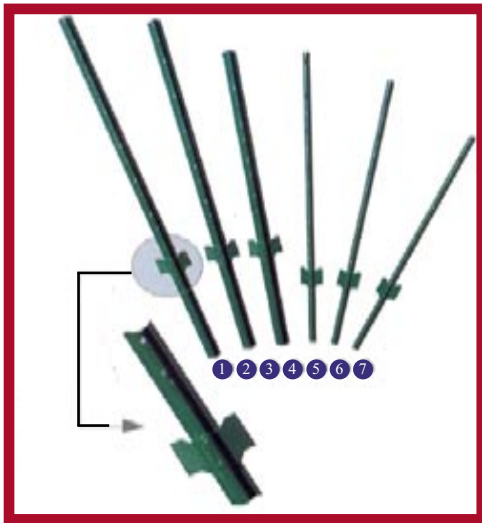

FENCE POST

“U” Fence Post

1. 7HD
2. 6HD
3. 5HD
4. 6LD
5. 5LD
6. 4LD
7. 3LD