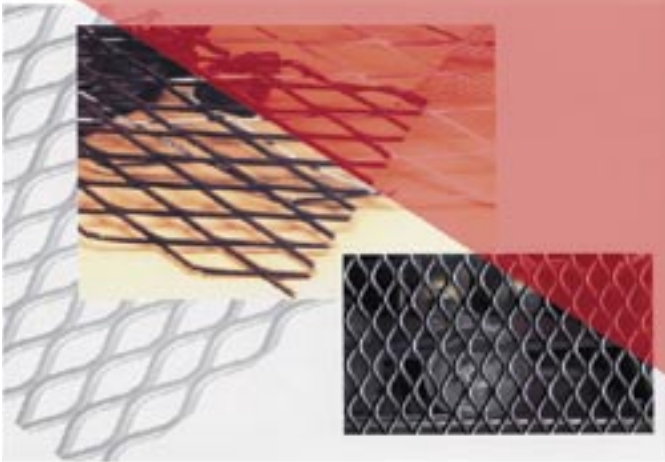

SAMAFA INTERNATIONAL, S.A.

www.samafeintl.com

Manufacturers & Distributors Worldwide

Construction, Erosion Control, Hardware & Chemicals

WIRE MESH

CHAIN LINKS

FENCE

FENCE POST

BARBED WIRE

WINDOW SCREENING

GALVANIZED WIRE