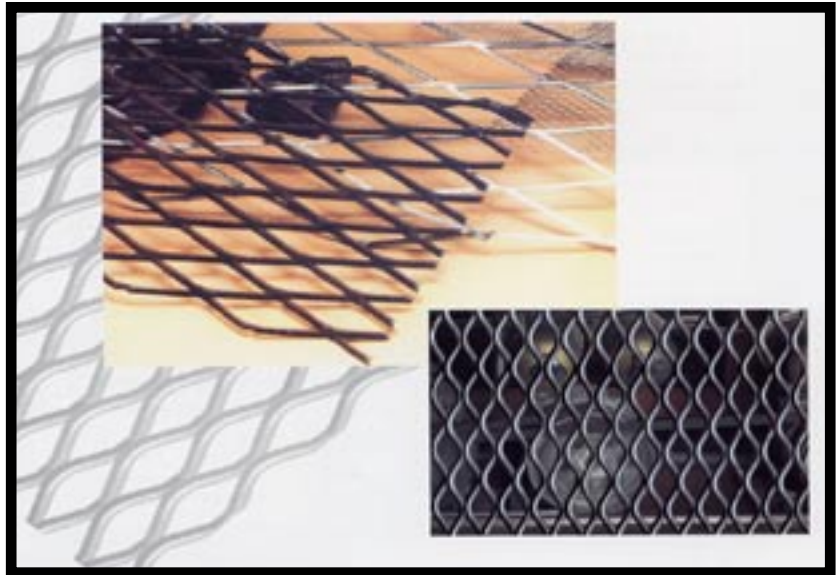

Expanded Mesh

“Golden Cup” Expanded Mesh, made of superior quality steel sheets by incising and simultaneously expanding, has features of beautiful appearance, lightness in weight and good ventilation etc.

Expanded Mesh is widely used in railway engines, petroleum & chemical industry, shipbuilding, seaport, boiler, building, agricultural & animal husbandry, automobiles, tractors, energy electric power and large scale equipment.

SPECIAL SHAPES/ SIZES
OF EXPANDED MESH
NOT MENTIONED IN THIS
LEAFLET CAN BE MADE
AND ALL INQUIRIES ARE
WELCOME