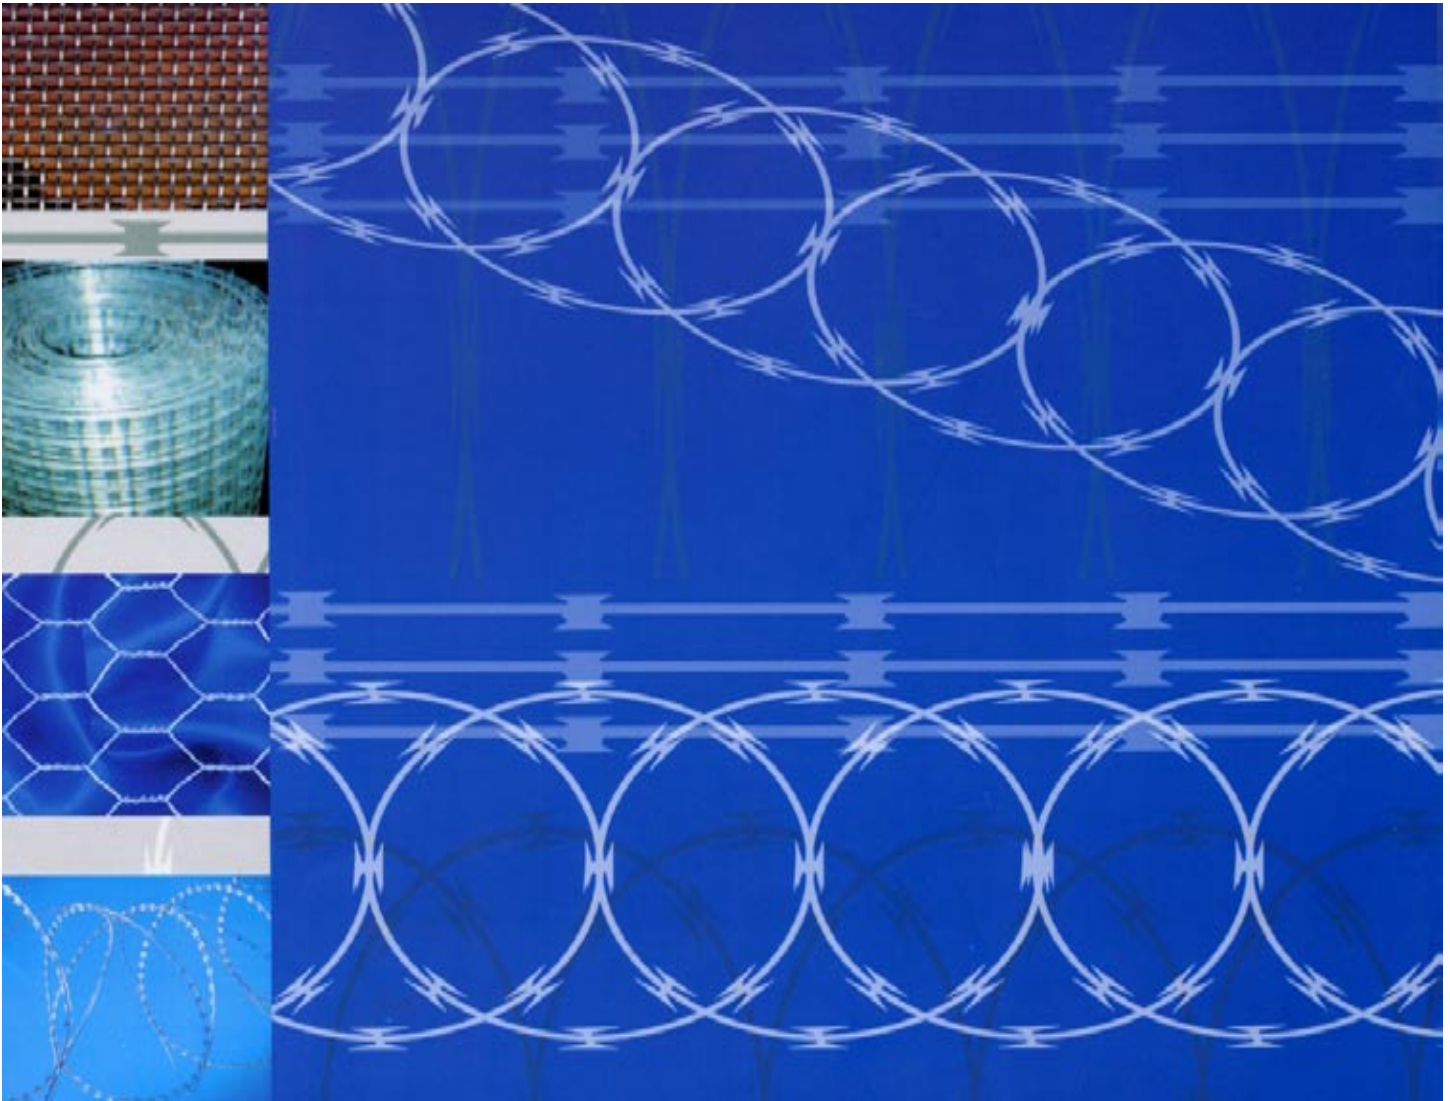

OTHER PRODUCTS

CASTING GARDEN WARE, FLOWER POT HOLDER, FLOWER STAND, GARDEN ARCH, GARDEN FENCE, GROUND SOCKET, GARDEN TRELLIS, HOUSE WARE, INDUSTRY NETTING-, PLANT SUPPORT, STEEL HOOK, WIRE STRAINER, GARDEN BORDER, WILLOW BASKET, PLASTIC TRELLIS, GROWING SPIRAL, GARDEN STAKE, FLOWER POST STAND, GREEN HOUSE, NETTING STAKE, FENCE ACCESSORY, LANDSCAPE FABRIC, PLANT MARKER, PLASTIC NET, BAMBOO TRELLS, GATE, BASKET.

SAMAFE INTERNATIONAL, S.A.

www.samafeintl.com

Manufacturers & Distributors Worldwide

Construction, Erosion Control, Hardware & Chemicals