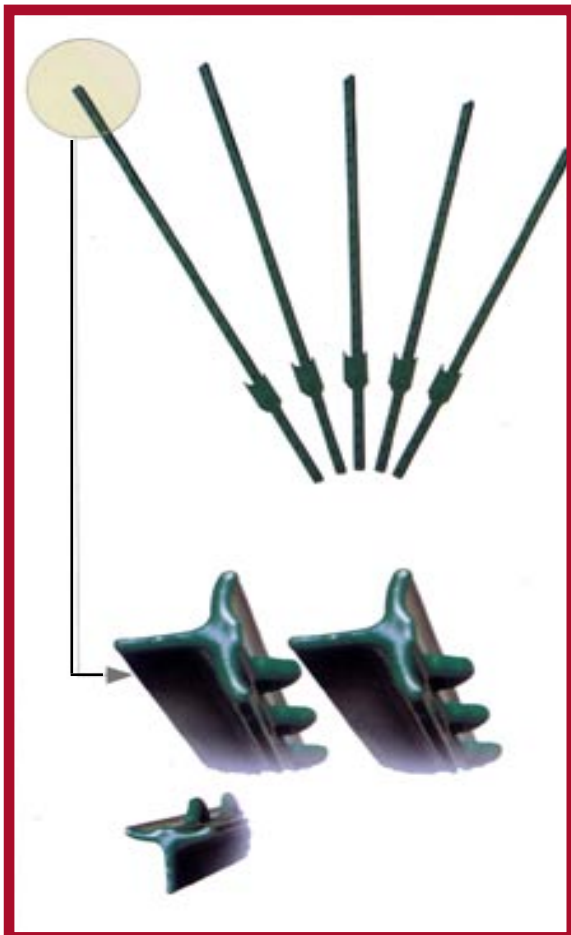

FENCE POST

“U” Fence Post

1. 7HD
2. 6HD
3. 5HD
4. 6LD
5. 5LD
6. 4LD
7. 3LD

“Y” POST

“T” Fence Post

COLORS: SOLID GREEN/ GREEN AND WHITE BY SPECIAL ORDER

Length X Wt/Ft (Lbs)	Wt/Pc. (Lbs)	Pcs./Bdl.
Light Wt.Unpainted		
6Ft.X 0.90	5.70	200
7Ft.X 0.90	6.65	200
8Ft.X 0.90	7.60	200
Light Wt.Painted		
6Ft.X 0.90	5.70	200
7Ft.X 0.90	6.65	200
8Ft.X 0.90	7.60	200
Heavy Wt.Painted		
6Ft.X 1.25	7.20	200
7Ft.X 1.25	8.40	200
8Ft.X 1.25	9.60	200
9Ft.X 1.25	12.00	200
10Ft.X 1.25	12.50	200
Standard,ASTM 1.33 Painted		
6Ft.X 1.33	7.98	200
7Ft.X 1.33	9.31	200
8Ft.X 1.33	10.64	200
9Ft.X 1.33	11.97	200
10Ft.X 1.33	13.30	200