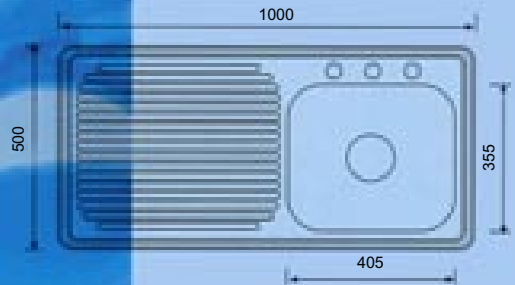

DB560C

DB560C(838x560mm)  
33"X22"X6"  
X7"  
X8"

DB561C

DB561C(838x480mm)  
33"X19"X6"  
X7"  
X8"

DB563C

DB563C(838x480mm)  
33"X19"X6"  
X7"  
X8"

## AND BEAUTIFUL FINISH

[www.samafeintl.com](http://www.samafeintl.com)

Manufacturers & Distributors Worldwide

NH342C

NH342C(1000X500mm)  
39.4"X19.7"X6"  
X7"  
X8"

NH343C

NH343C(780X480mm)  
30.7"X19"X6"  
X7"  
X8"