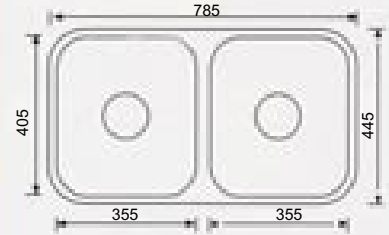

## STAINLESS STEEL KITCHEN SINKS

YH22AC  
BAR SINK

YH224C(385X385mm  
15"X15"X5½"  
X6"  
X6½"

YH226C

YH226C(432X560mm  
17"X22"X6"  
X7"

YH220A  
UNDER MOUNT

YH220A(575X432mm  
22.5"X17"X6"  
X7"  
X8"

YH226C

YH220C(635X560mm  
25"X22"X6"  
X7"  
X8"

Package 1

Package 2

Clip Pm3

Brass tail piece

Basket strainer D

DB560A  
UNDER MOUNT

DB560A (785X445mm)  
30.5"X17.5"X6"  
X7"  
X8"

DB560C

DB560C(838x560mm)  
33"X22"X6"  
X7"  
X8"

DB561C

DB561C(838x480mm)  
33"X19"X6"  
X7"  
X8"

DB563C

DB563C(838x480mm)  
33"X19"X6"  
X7"  
X8"

NH344C

NH344C(838X560mm)  
33"X22"X6"  
X7"  
X8"