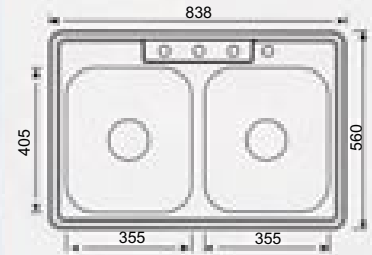

## STAINLESS STEEL KITCHEN SINKS

YH22AC  
BAR SINK

YH224C(385X385mm  
15"X15"X5½"  
X6"  
X6½"

YH226C

YH226C(432X560mm  
17"X22"X6"  
X7"

YH220A  
UNDER MOUNT

YH220A(575X432mm  
22.5"X17"X6"  
X7"  
X8"

YH226C

YH220C(635X560mm  
25"X22"X6"  
X7"  
X8"

Package 1

Package 2

Clip Pm3

Brass tail piece

Basket strainer D

DB560A  
UNDER MOUNT

DB560A (785X445mm)  
30.5"X17.5"X6"  
X7"  
X8"

DB560C

DB560C(838x560mm)  
33"X22"X6"  
X7"  
X8"

DB561C

DB561C(838x480mm)  
33"X19"X6"  
X7"  
X8"

DB563C

DB563C(838x480mm)  
33"X19"X6"  
X7"  
X8"

## AND BEAUTIFUL FINISH

[www.samafeintl.com](http://www.samafeintl.com)

Manufacturers & Distributors Worldwide

NH342C

NH342C(1000X500mm)  
39.4"X19.7"X6"  
X7"  
X8"

NH343C

NH343C(780X480mm)  
30.7"X19"X6"  
X7"  
X8"