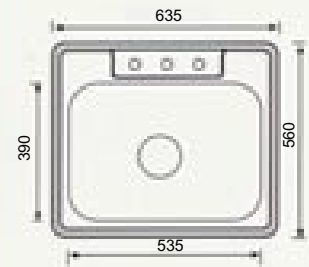

## STAINLESS STEEL KITCHEN SINKS

YH22AC  
BAR SINK

YH224C(385X385mm  
15"X15"X5½"  
X6"  
X6½"

YH226C

YH226C(432X560mm  
17"X22"X6"  
X7"

YH220A  
UNDER MOUNT

YH220A(575X432mm  
22.5"X17"X6"  
X7"  
X8"

YH226C

YH220C(635X560mm  
25"X22"X6"  
X7"  
X8"

Package 1

Package 2

Clip Pm3

Brass tail piece

Basket strainer D

DB560A  
UNDER MOUNT

DB560A (785X445mm)  
30.5"X17.5"X6"  
X7"  
X8"

DB560C

DB560C(838x560mm)  
33"X22"X6"  
X7"  
X8"

DB561C

DB561C(838x480mm)  
33"X19"X6"  
X7"  
X8"

DB563C

DB563C(838x480mm)  
33"X19"X6"  
X7"  
X8"

NH344C

NH344C(838X560mm)  
33"X22"X6"  
X7"  
X8"