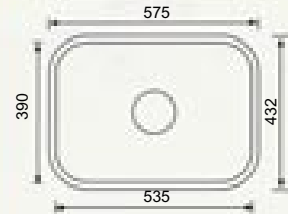

## STAINLESS STEEL KITCHEN SINKS

YH22AC  
BAR SINK

YH224C(385X385mm  
15"X15"X5½"  
X6"  
X6½"

YH226C

YH226C(432X560mm  
17"X22"X6"  
X7"

YH220A  
UNDER MOUNT

YH220A(575X432mm  
22.5"X17"X6"  
X7"  
X8"

YH226C

YH220C(635X560mm  
25"X22"X6"  
X7"  
X8"

Package 1

Package 2

Clip Pm3

Brass tail piece

Basket strainer D

DB560A  
UNDER MOUNT

DB560A (785X445mm)  
30.5"X17.5"X6"  
X7"  
X8"

DB560C

DB560C(838x560mm)  
33"X22"X6"  
X7"  
X8"

DB561C

DB561C(838x480mm)  
33"X19"X6"  
X7"  
X8"

DB563C

DB563C(838x480mm)  
33"X19"X6"  
X7"  
X8"

NH344C

NH344C(838X560mm)  
33"X22"X6"  
X7"  
X8"