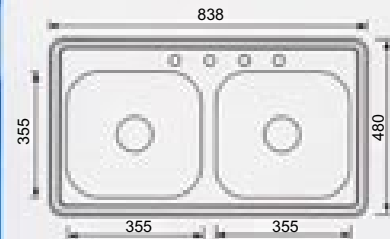

## STAINLESS STEEL KITCHEN SINKS

YH22AC  
BAR SINK

YH224C(385X385mm  
15"X15"X5½"  
X6"  
X6½"

YH226C

YH226C(432X560mm  
17"X22"X6"  
X7"

YH220A  
UNDER MOUNT

YH220A(575X432mm  
22.5"X17"X6"  
X7"  
X8"

YH226C

YH220C(635X560mm  
25"X22"X6"  
X7"  
X8"

Package 1

Package 2

Clip Pm3

Brass tail piece

Basket strainer D

DB560A  
UNDER MOUNT

DB560A (785X445mm)  
30.5"X17.5"X6"  
X7"  
X8"

DB560C

DB560C(838x560mm)  
33"X22"X6"  
X7"  
X8"

DB561C

DB561C(838x480mm)  
33"X19"X6"  
X7"  
X8"

DB563C

DB563C(838x480mm)  
33"X19"X6"  
X7"  
X8"

## AND BEAUTIFUL FINISH

[www.samafeintl.com](http://www.samafeintl.com)

Manufacturers & Distributors Worldwide

NH342C

NH342C(1000X500mm)  
39.4"X19.7"X6"  
X7"  
X8"

NH343C

NH343C(780X480mm)  
30.7"X19"X6"  
X7"  
X8"