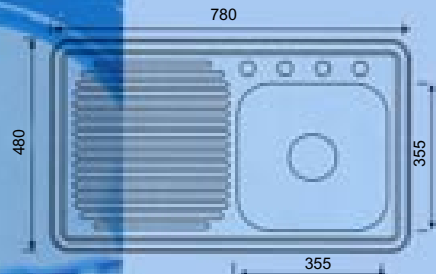

DB560C

DB560C(838x560mm)  
33"X22"X6"  
X7"  
X8"

DB561C

DB561C(838x480mm)  
33"X19"X6"  
X7"  
X8"

DB563C

DB563C(838x480mm)  
33"X19"X6"  
X7"  
X8"

## AND BEAUTIFUL FINISH

[www.samafeintl.com](http://www.samafeintl.com)

Manufacturers & Distributors Worldwide

NH342C

NH342C(1000X500mm)  
39.4"X19.7"X6"  
X7"  
X8"

NH343C

NH343C(780X480mm)  
30.7"X19"X6"  
X7"  
X8"

NH344C

NH344C(838X560mm)  
33"X22"X6"  
X7"  
X8"