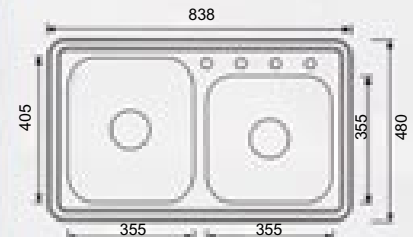

YH220C(635X560mm  
25"X22"X6"  
X7"  
X8"

Package 1

Package 2

Clip Pm3

Brass tail piece

Basket strainer D

DB560A  
UNDER MOUNT

DB560A (785X445mm)  
30.5"X17.5"X6"  
X7"  
X8"

DB560C

DB560C(838x560mm)  
33"X22"X6"  
X7"  
X8"

DB561C

DB561C(838x480mm)  
33"X19"X6"  
X7"  
X8"

DB563C

DB563C(838x480mm)  
33"X19"X6"  
X7"  
X8"

## AND BEAUTIFUL FINISH

[www.samafeintl.com](http://www.samafeintl.com)

Manufacturers & Distributors Worldwide

NH342C

NH342C(1000X500mm)  
39.4"X19.7"X6"  
X7"  
X8"

NH343C

NH343C(780X480mm)  
30.7"X19"X6"  
X7"  
X8"

NH344C

NH344C(838X560mm)  
33"X22"X6"  
X7"  
X8"