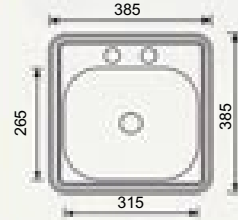

## STAINLESS STEEL KITCHEN SINKS

YH22AC  
BAR SINK

YH224C(385X385mm  
15"X15"X5½"  
X6"  
X6½"

YH226C

YH226C(432X560mm  
17"X22"X6"  
X7"

YH220A  
UNDER MOUNT

YH220A(575X432mm  
22.5"X17"X6"  
X7"  
X8"

YH226C

YH220C(635X560mm  
25"X22"X6"  
X7"  
X8"

Package 1

Package 2

Clip Pm3

Brass tail piece

Basket strainer D

DB560A  
UNDER MOUNT

DB560A (785X445mm)  
30.5"X17.5"X6"  
X7"  
X8"

DB560C

DB560C(838x560mm)  
33"X22"X6"  
X7"  
X8"

DB561C

DB561C(838x480mm)  
33"X19"X6"  
X7"  
X8"

DB563C

DB563C(838x480mm)  
33"X19"X6"  
X7"  
X8"

NH344C

NH344C(838X560mm)  
33"X22"X6"  
X7"  
X8"